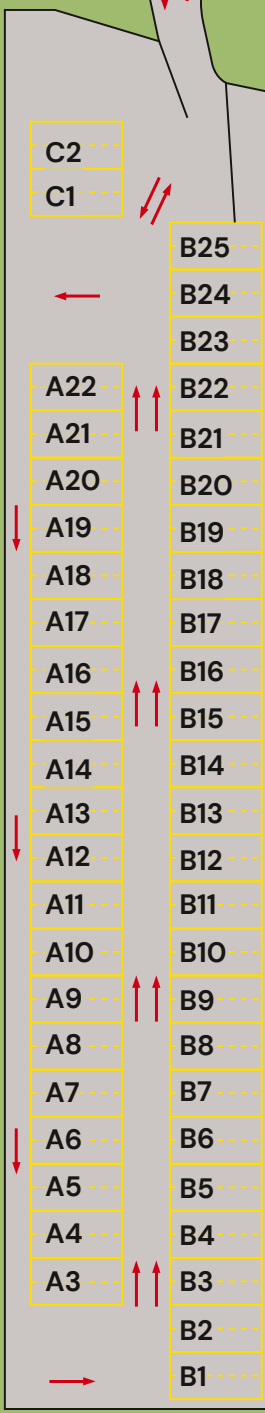

LEGEND

-  STOP SIGN
-  10 KM/H
-  20 KM/H
-  ONE WAY
-  TWO WAY

PPE REQUIRED BEYOND THIS POINT

IN-GATE

PORTSIDE ROAD

PORTSIDE ROAD

Fraser River

River Road

River Road

LEGEND

↑ ONE WAY

↕ TWO WAY

*Absolutely NO Queueing on River Road.

Carriers in violation of Road Queueing rule will be denied service at the terminal.

Coast 2000 Terminals is committed to providing an environment where everyone is treated with fairness, dignity and respect.